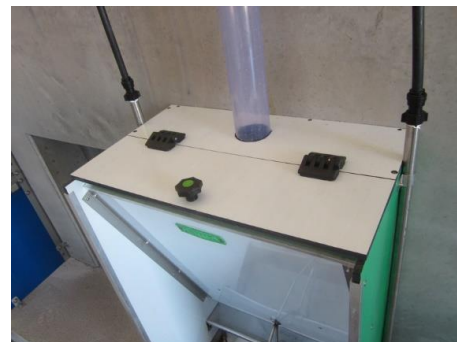

Option: Lid